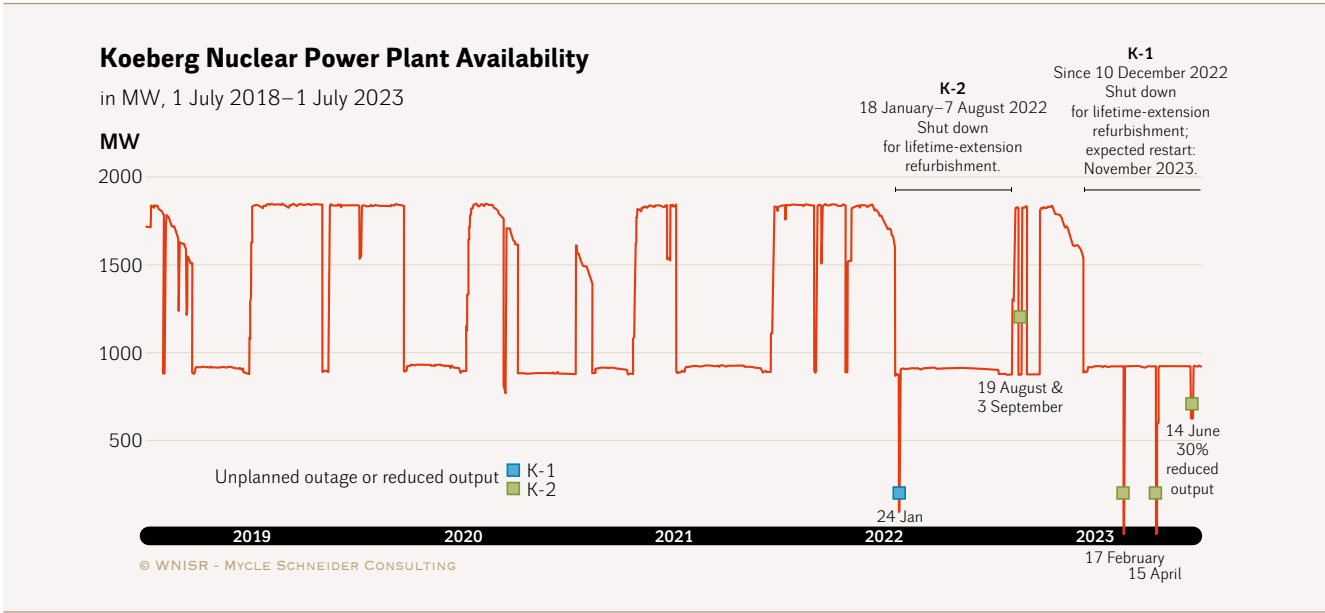

Figure 45 • Recent South African Nuclear Power Plant Performance

Source: Eskom, 2023<sup>55</sup>

515 - Eskom, Response to Data Request Form, received on 20 August 2023, see <https://www.eskom.co.za/dataportal/data-request-form/>.