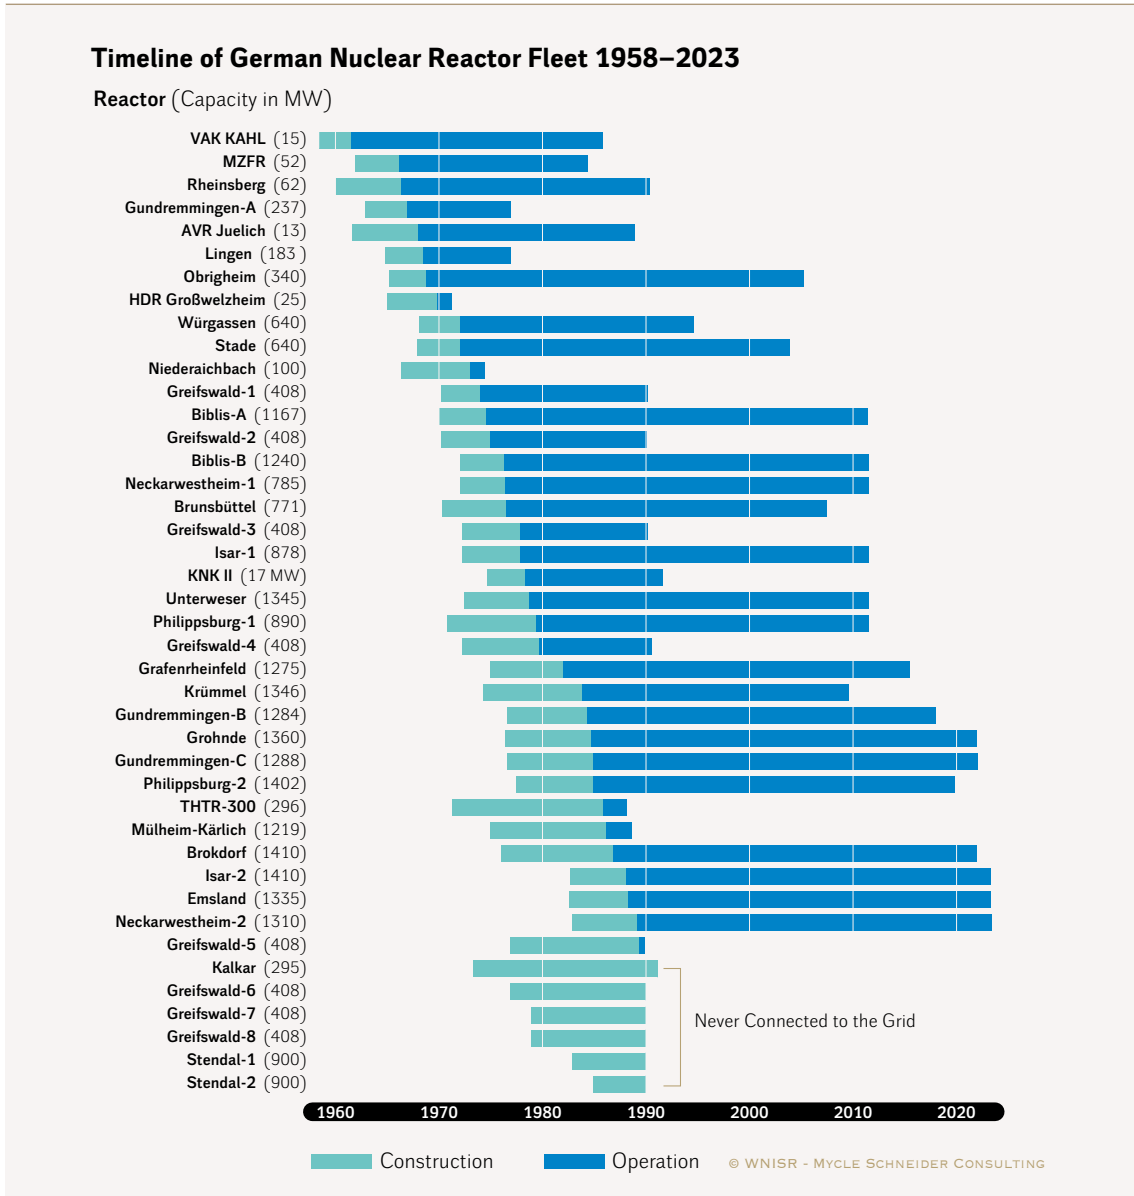

Figure 38 • Construction and Operational History of the German Nuclear Reactor Fleet

Sources: WNISR, with IAEA-PRIS, 2023