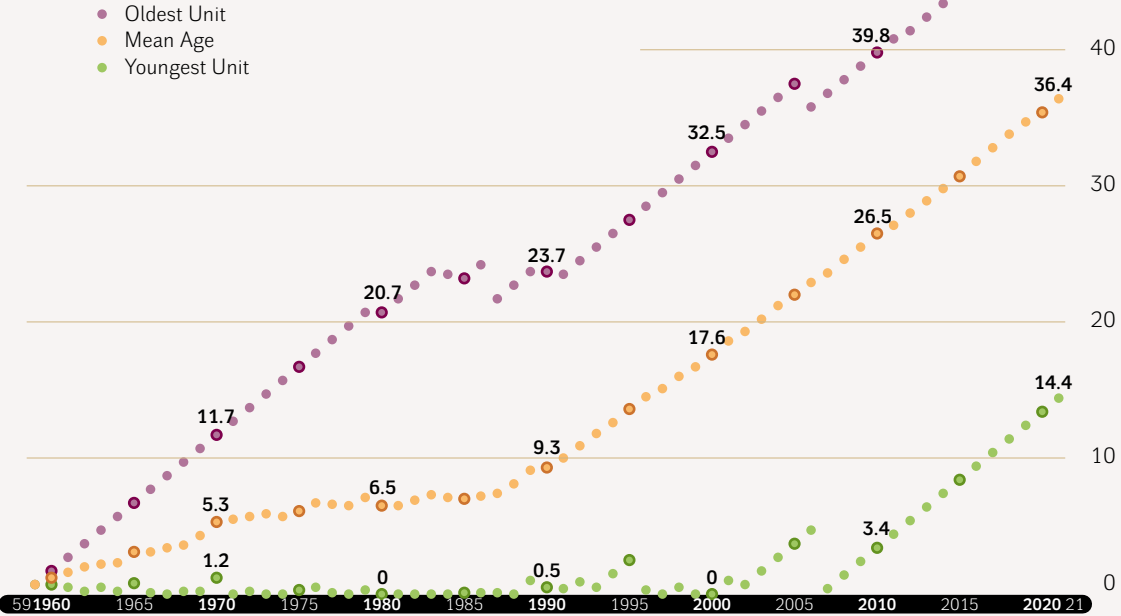

Figure 67 - Age Evolution of EU27 Reactor Fleet, 1959–2021

Evolution of EU27 Reactor Fleet Age

Mean Age, Age of Youngest and Oldest Unit, in Years, as of year-end 1959–2021

© WNISR - MYCLE SCHNEIDER CONSULTING