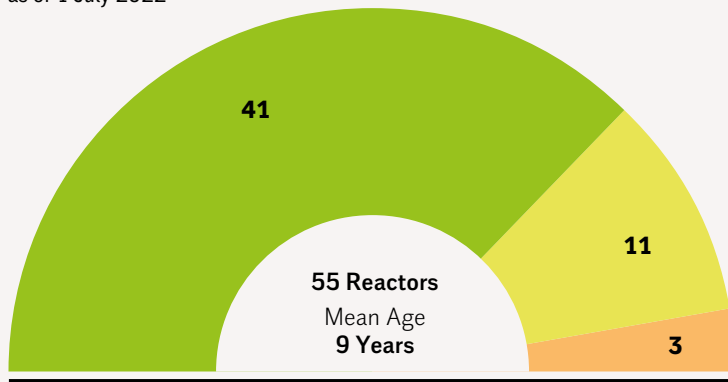

Figure 22 · Age Distribution of Chinese Nuclear Fleet

Age of Chinese Nuclear Fleet

as of 1 July 2022

Reactor Age

0–10 Years

11–20 Years

21–30 Years

50 Number of Reactors
by Age Class