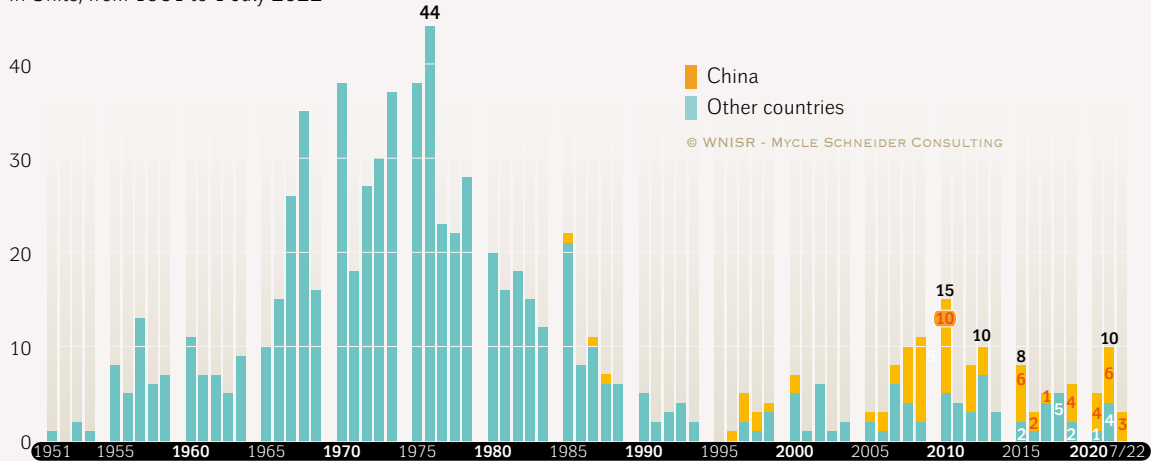

Figure 13 - Construction Starts in the World/China

### Construction Starts of Nuclear Reactors in the World

in Units, from 1951 to 1 July 2022

Sources: WNISR, with IAEA-PRIS, 2022