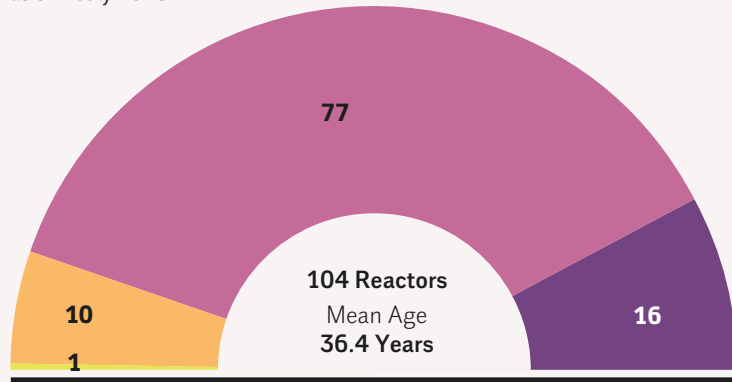

## Age of Western European Nuclear Fleet

as of 1 July 2020

### Reactor Age

- 11–20 Years
  - 21–30 Years
  - 31–40 Years
  - 41 Years and Over
- 50** Number of Reactors by Age Class