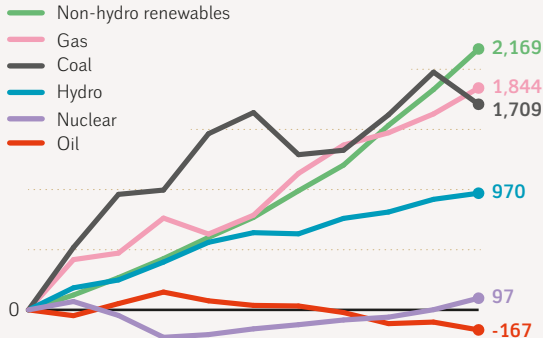

Power Generation in the World Annual Production Compared to 2009

in added TWh by Source

© WNISR - MYCLE SCHNEIDER CONSULTING

2009 2010 2011 2012 2013 2014 2015 2016 2017 2018 2019