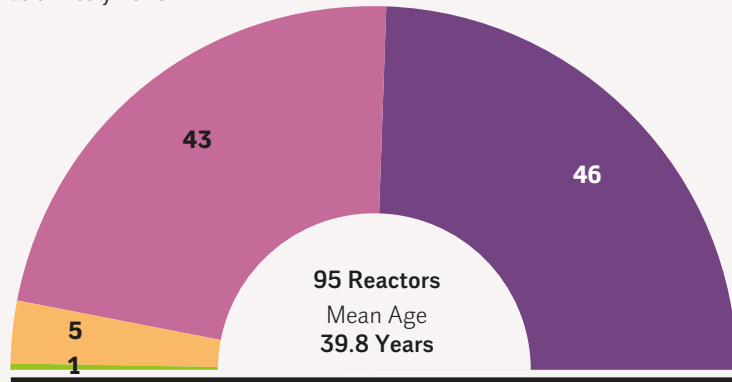

Age of US Nuclear Fleet

as of 1 July 2020

Reactor Age

- 0–10 Years
 - 21–30 Years
 - 31–40 Years
 - 41 Years and Over
- 50** Number of Reactors by Age Class