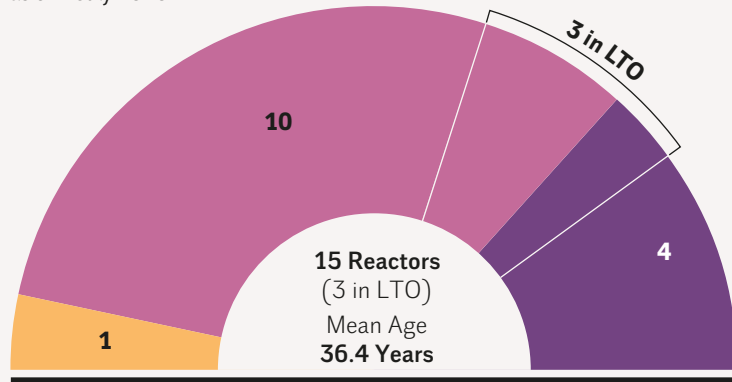

## Age of UK Nuclear Fleet

as of 1 July 2020

### Reactor Age

- 21–30 Years
- 31–40 Years
- 41 Years and Over

**50** Number of Reactors  
by Age Class