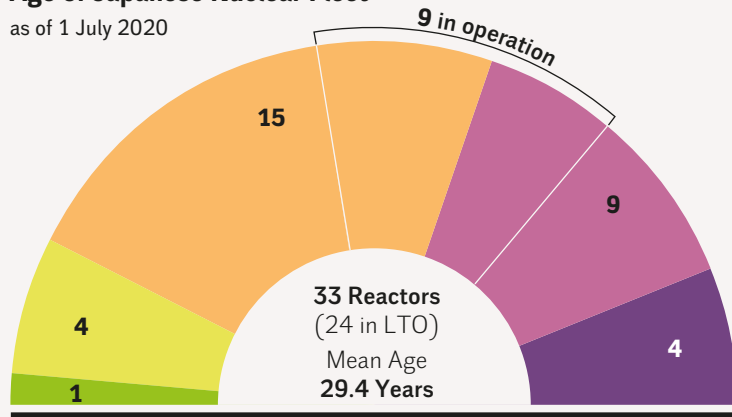

Age of Japanese Nuclear Fleet

as of 1 July 2020

Reactor Age

- 0–10 Years
 - 11–20 Years
 - 21–30 Years
 - 31–40 Years
 - 41 Years and Over
- 50** Number of Reactors by Age Class