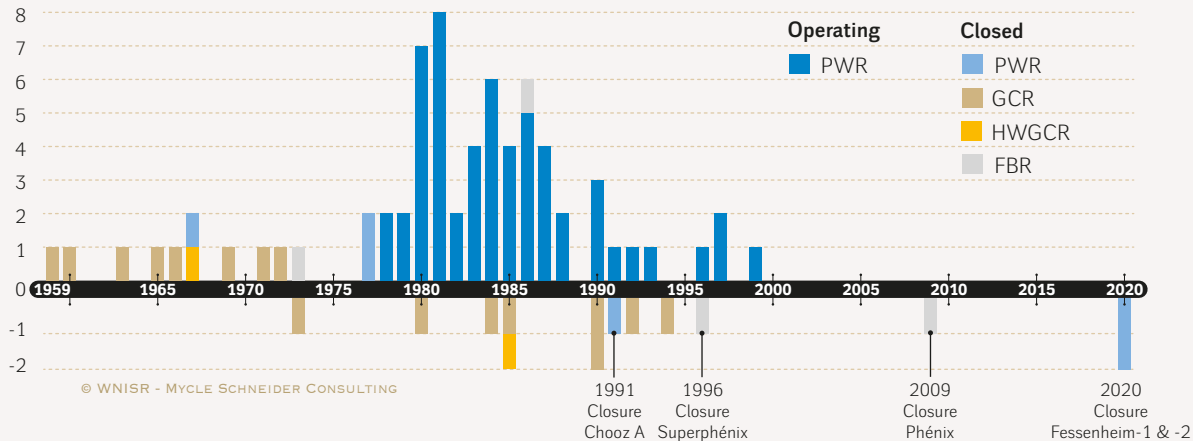

# French Reactor Startups and Closures 1959 - 1 July 2020

in Units

© WNISR - MYCLE SCHNEIDER CONSULTING