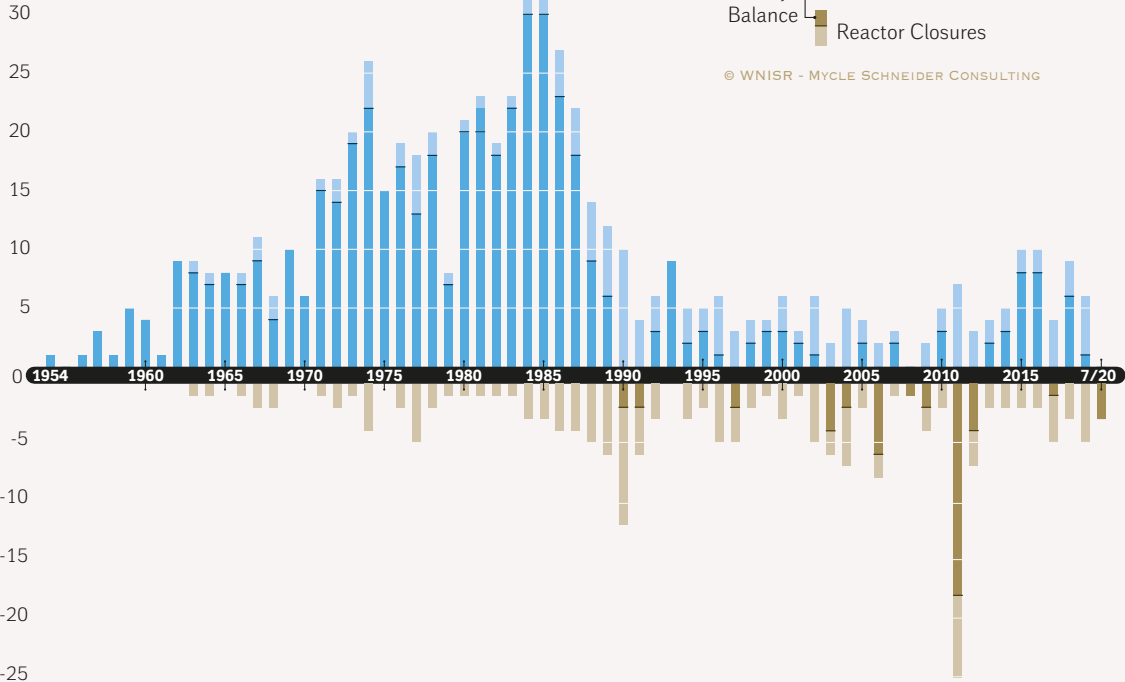

# Reactor Startups and Closures in the World

in Units, from 1954 to 1 July 2020

© WNISR - MYCLE SCHNEIDER CONSULTING