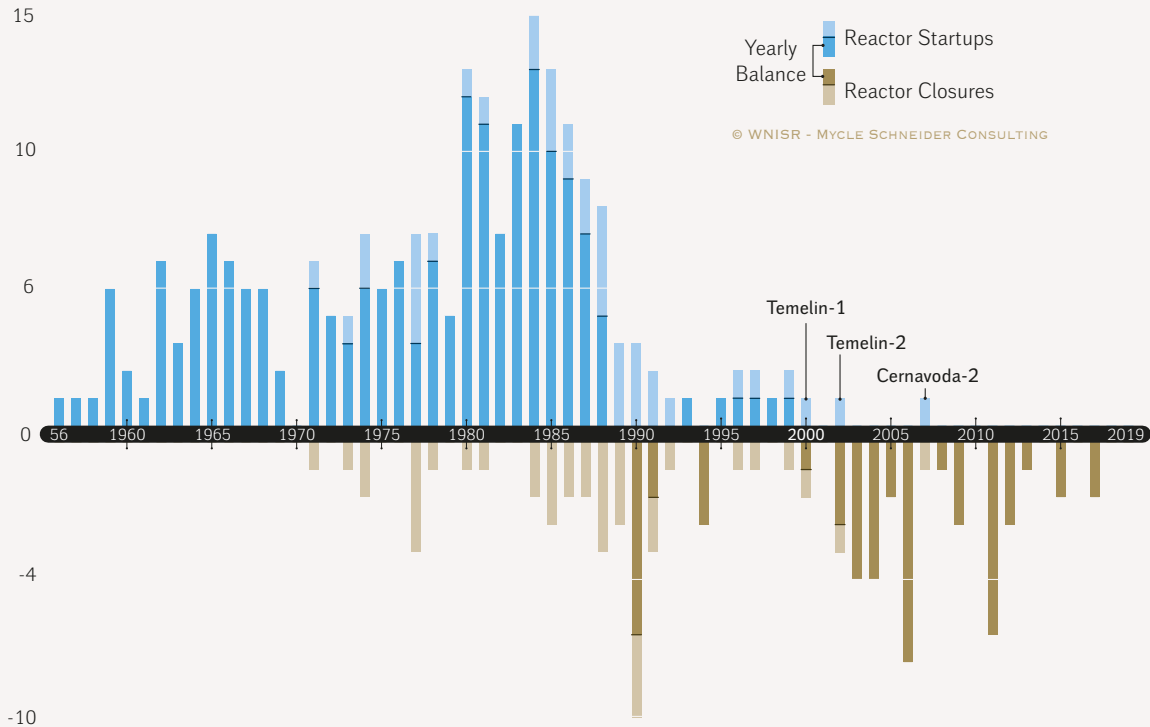

# Reactor Startups and Closures in the EU28

in Units, from 1956 to 1 July 2019

© WNISR - MYCLE SCHNEIDER CONSULTING