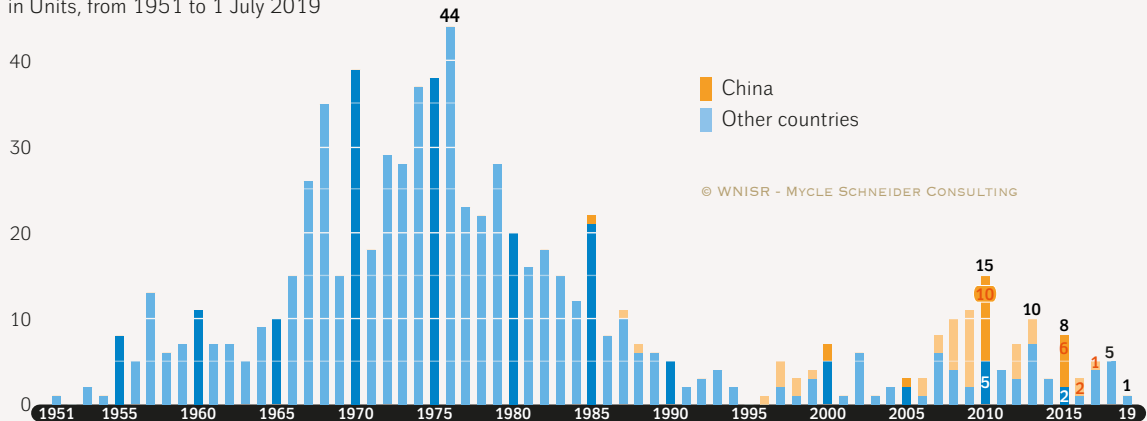

Construction Starts of Nuclear Reactors in the World

in Units, from 1951 to 1 July 2019

© WNISR - MYCLE SCHNEIDER CONSULTING