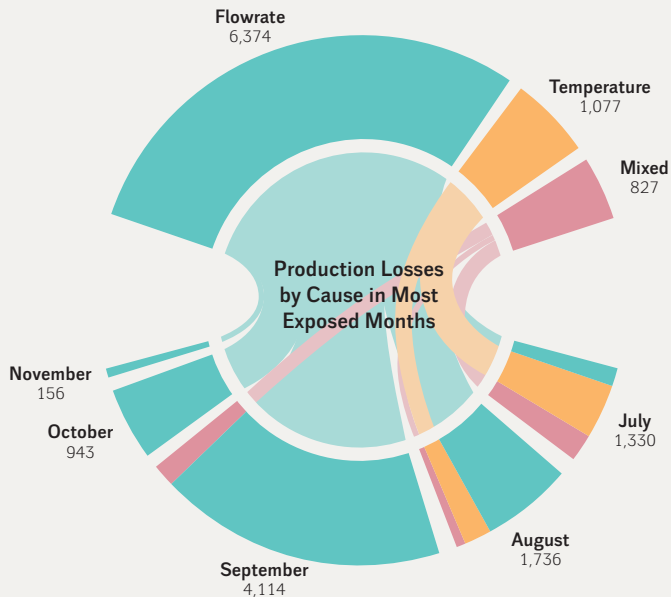

Figure 63 · Climate Related Unavailabilities of French Nuclear Plants by Cause and Month

Climate Related Unavailabilities of French Nuclear Power Plants 2015–2020

in GWh by Most Probable Cause and Month