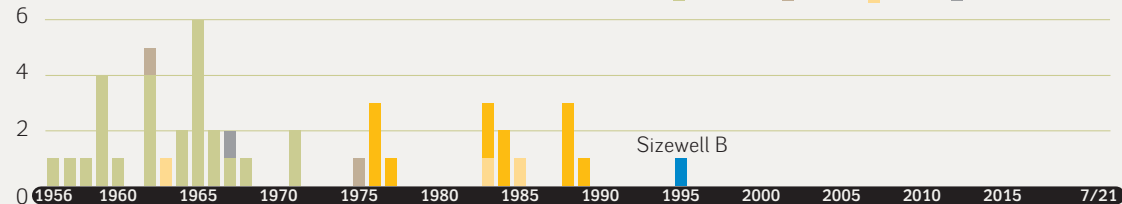

Figure 32 · U.K. Reactor Startups and Closures

UK Reactors Startups and Closures

in Units, from 1956 to 1 July 2021

Startups

Closures

© WNISR - MYCLE SCHNEIDER CONSULTING