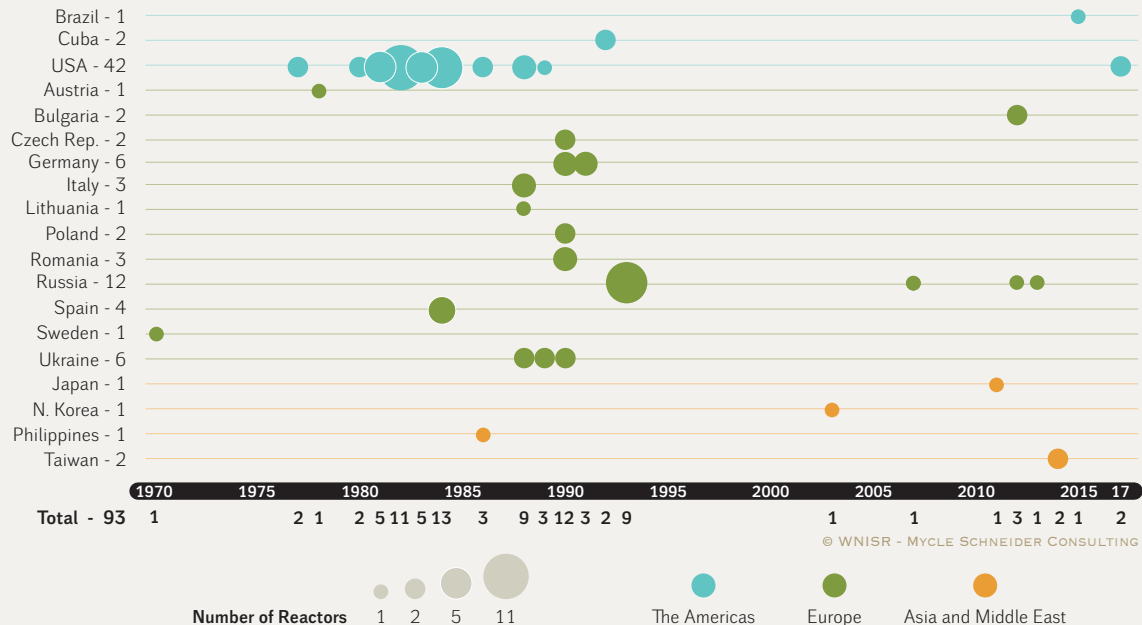

Figure 12 - Cancelled or Suspended Reactor Constructions

Abandoned Reactor Constructions from 1970 to 1 July 2021

in Units by Cancellation Year and Country

Sources: WNISR, with IAEA-PRIS, 2021

Note: This graph only includes constructions that had officially started with the concreting of the base slab of the reactor building.