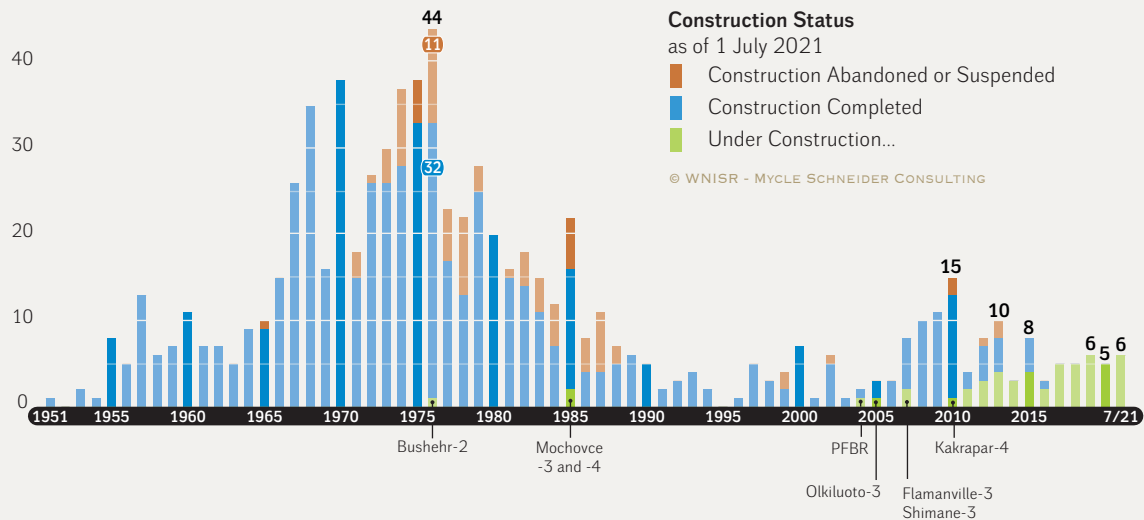

Figure 10 · Construction Starts in the World

Construction Starts of Nuclear Reactors in the World

in Units, from 1951 to 1 July 2021

Sources: WNISR, with IAEA-PRIS, 2021

Notes:

Construction of Bushehr-2, started in 1976, was considered abandoned in earlier versions of this figure. As construction was restarted in 2019, it now appears as “Under Construction”. The Chinese project at Shidao Bay-1 is considered as two reactors, and construction starts in 2012 reflect this change.